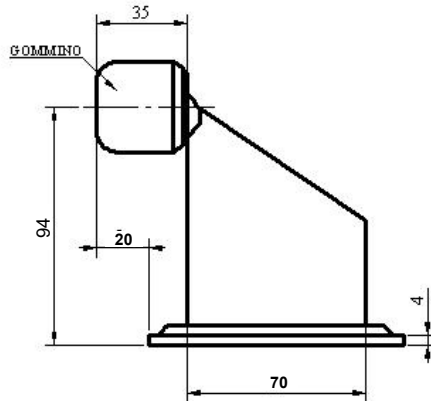

**381-382-383 Series  
Finished in ZINC  
Sliding Gate Stops**

**381-G**

**Grande  
Sliding Gate Stop  
Weld On**

**382-G**

**Grande  
Sliding Gate Stop  
Bolt Down (Flat)**

**383-G**

**Grande  
Sliding Gate Stop  
Bolt-on Over Guide Rail**