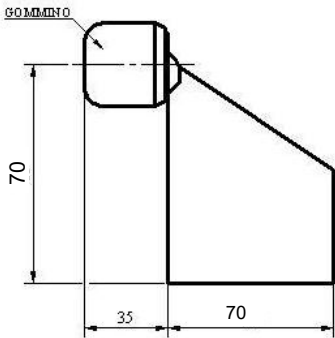

**381-382-383 Series  
Finished in ZINC  
Sliding Gate Stops**

**381-G**

**Grande  
Sliding Gate Stop  
Weld On**

**382-G**

**Grande  
Sliding Gate Stop  
Bolt Down (Flat)**

**383-G**

**Grande  
Sliding Gate Stop  
Bolt-on Over Guide Rail**