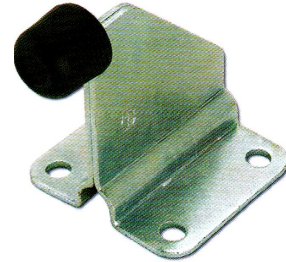

**381-382-383 Series  
Finished in ZINC  
Sliding Gate Stops**

**381-G**

**Grande  
Sliding Gate Stop  
Weld On**

**382-G**

**Grande  
Sliding Gate Stop  
Bolt Down (Flat)**

**383-G**

**Grande  
Sliding Gate Stop  
Bolt-on Over Guide Rail**