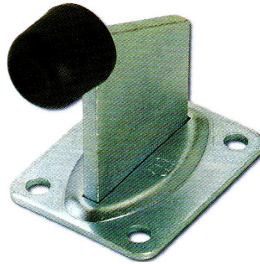

**381-382-383 Series  
Finished in ZINC  
Sliding Gate Stops**

**381-G**

**Grande  
Sliding Gate Stop  
Weld On**

**382-G**

**Grande  
Sliding Gate Stop  
Bolt Down (Flat)**

**383-G**

**Grande  
Sliding Gate Stop  
Bolt-on Over Guide Rail**