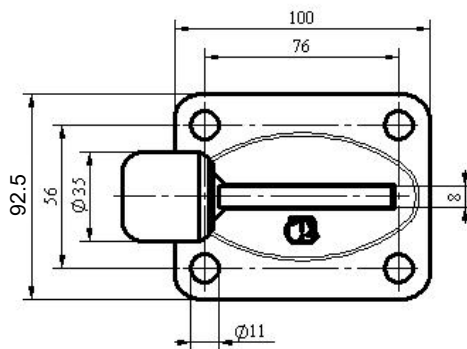

**381-382-383 Series  
Finished in ZINC  
Sliding Gate Stops**

**381-G**

**Grande  
Sliding Gate Stop  
Weld On**

**382-G**

**Grande  
Sliding Gate Stop  
Bolt Down (Flat)**

**383-G**

**Grande  
Sliding Gate Stop  
Bolt-on Over Guide Rail**